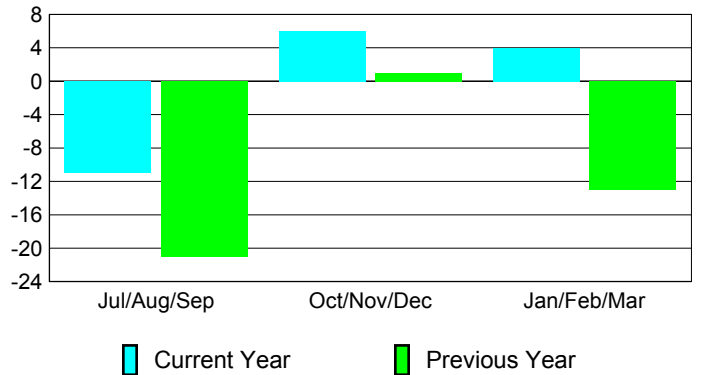

Comparison of Membership Gain/Loss

Current Year Compared to the Previous Year