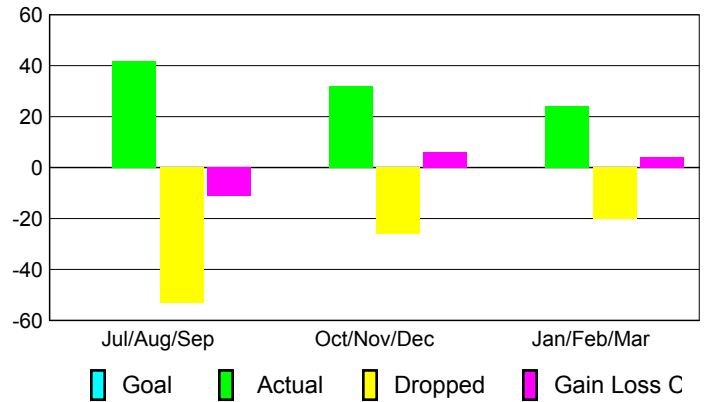

### Club Results 2009-2010

Goal, New, Dropped, Gain/Loss

## MEMBERSHIP

**Membership Results  
2009-2010**

**Membership  
2008-2009**

Month	Net Memb Goal	Actual New Memb	Actual Dropped Memb	Gain/Loss of Memb	Gain/Loss of Memb
Jul/Aug/Sep	0	42	-53	-11	-21
Oct/Nov/Dec	0	32	-26	6	1
Jan/Feb/Mar	0	24	-20	4	-13
<b>Totals</b>	<b>0</b>	<b>98</b>	<b>-99</b>	<b>-1</b>	<b>-33</b>

### Membership Results 2009-2010

Goal, New, Dropped, Gain/Loss

### Comparison of Club Gain/Loss

Current Year Compared to the Previous Year